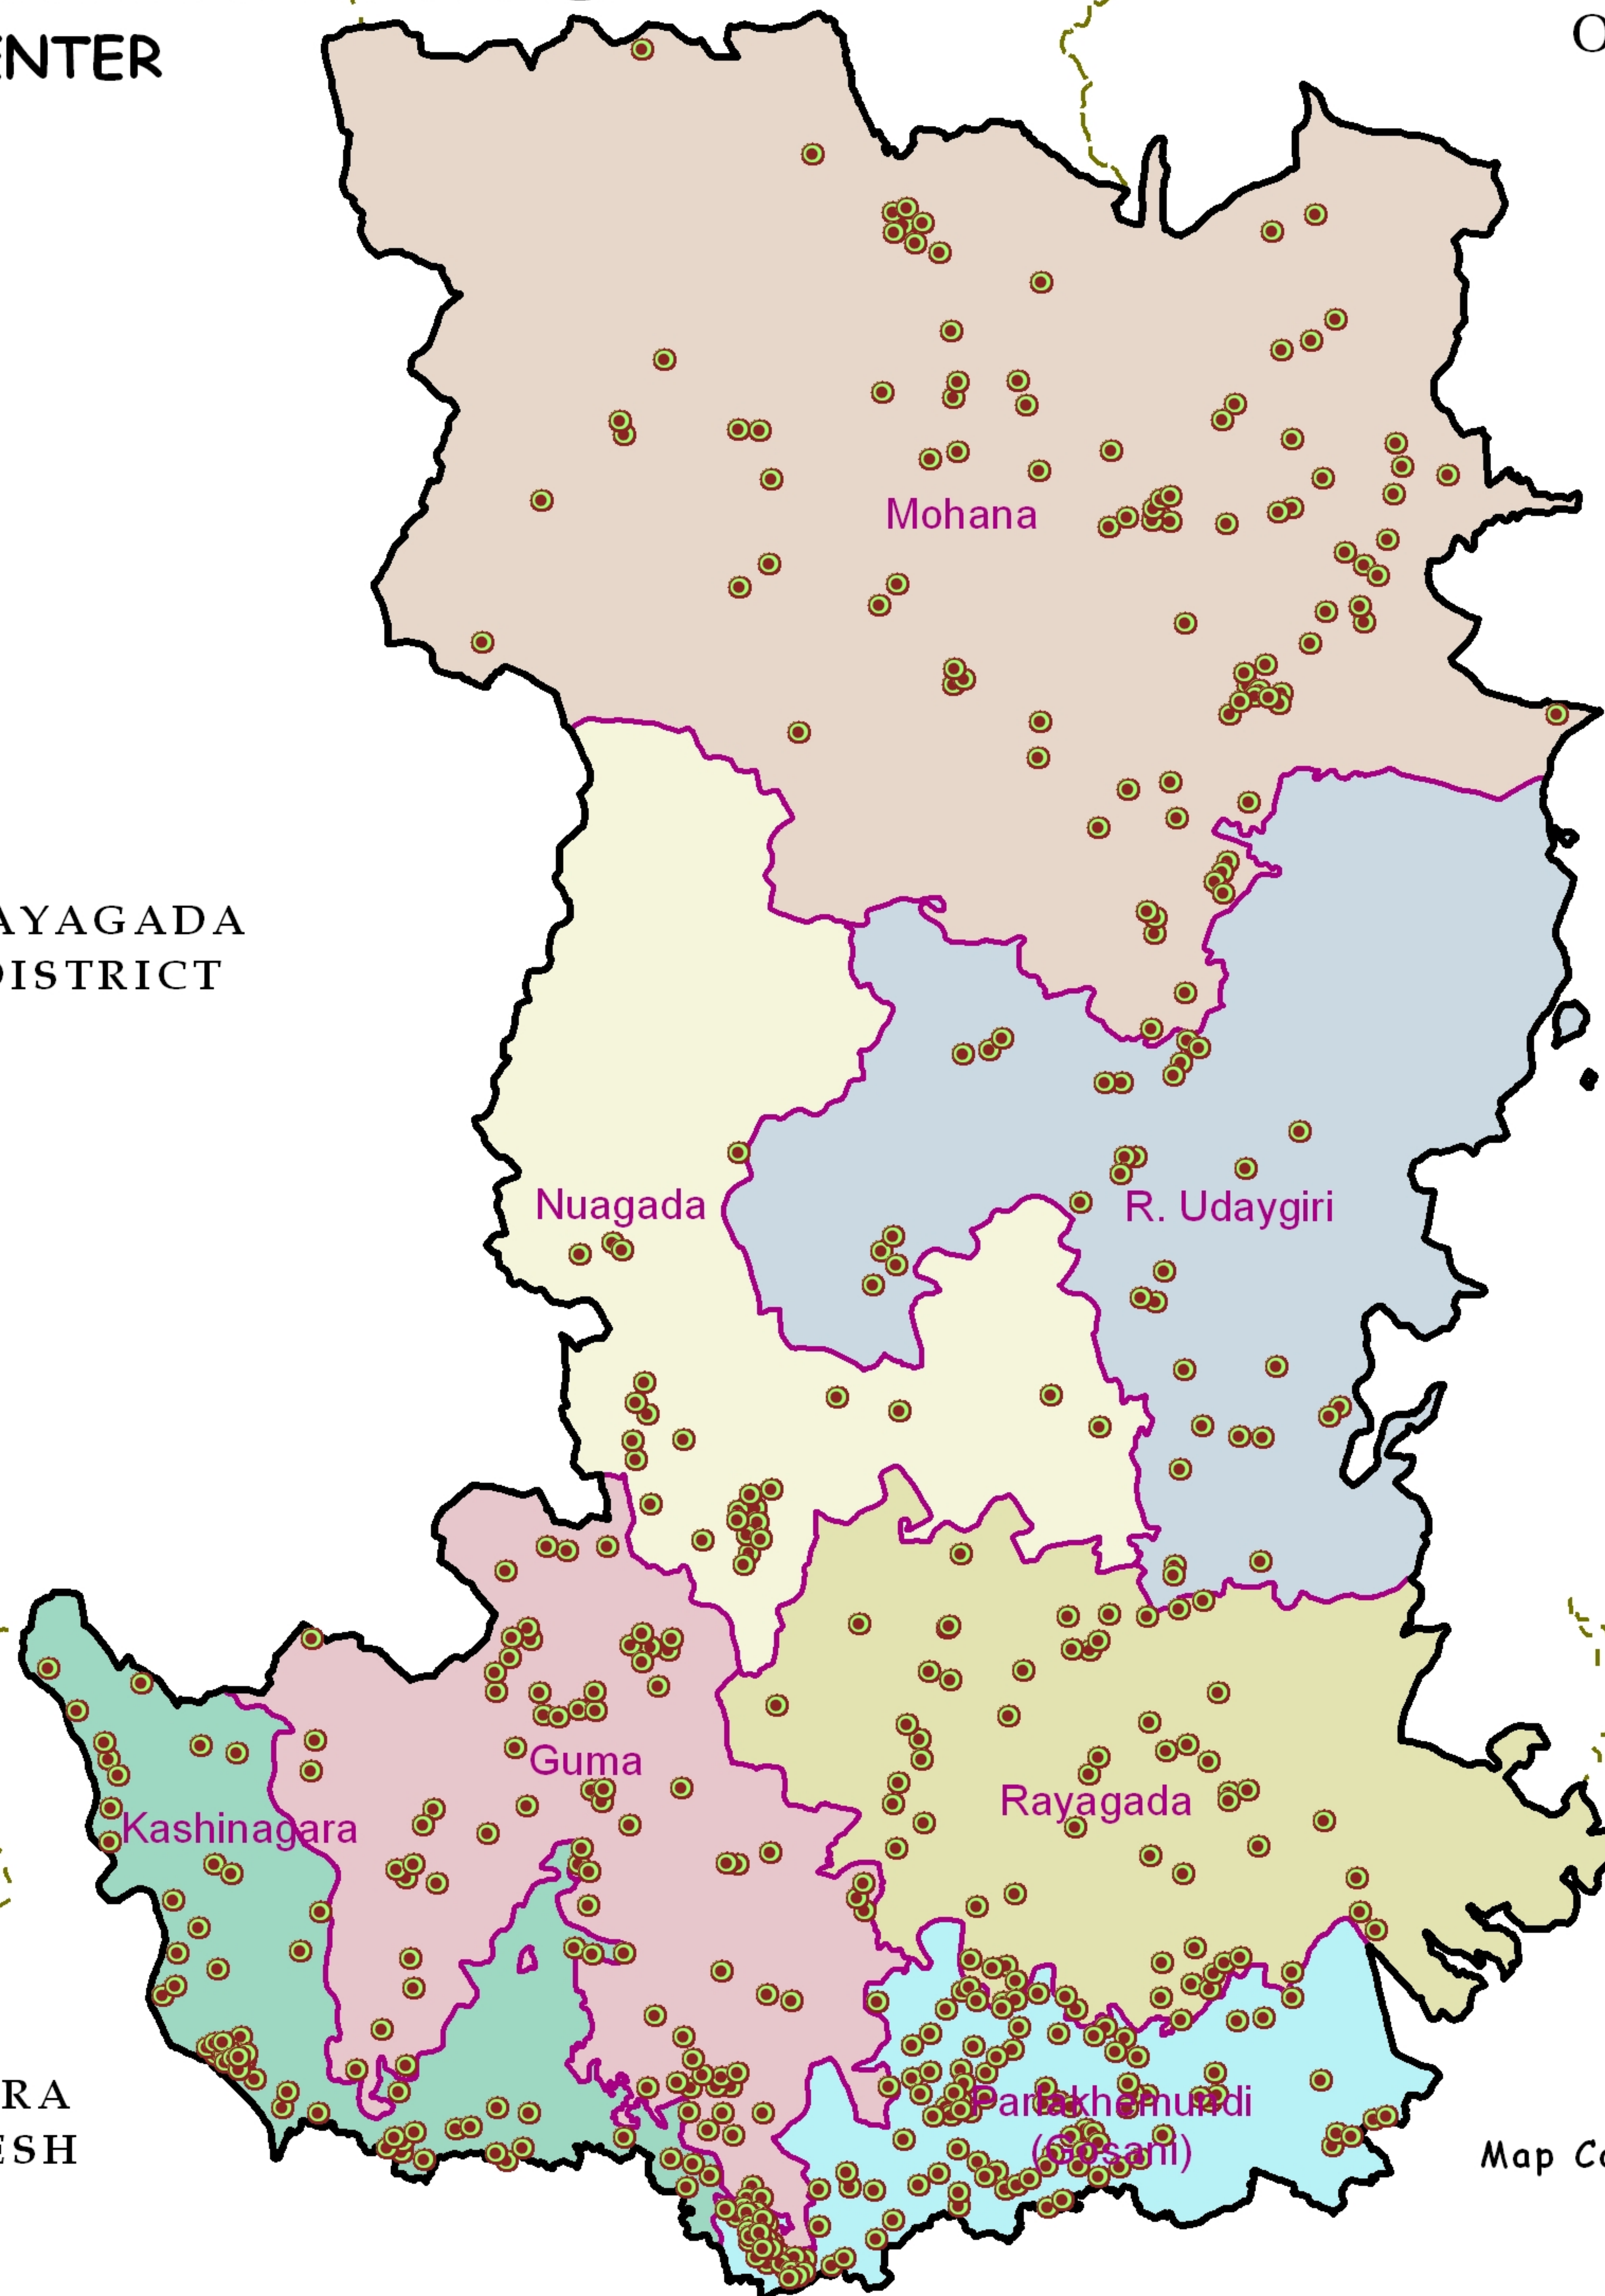

PUBLIC DISTRIBUTION SYSTEM CENTER

KANDHAMAL

GAJAPATI DISTRICT
ODISHA

RAYAGADA
DISTRICT

GANJAM
DISTRICT

ANDHRA
PRADESH

ODISHA

GAJAPATI

INDIA

ODISHA

LEGEND

-  Paddy Distribution System Center
-  District Boundary
-  Block Boundary

Scale:

Map Compiled By:

Bhubaneswar, Odisha.

Data Source:

District Administration